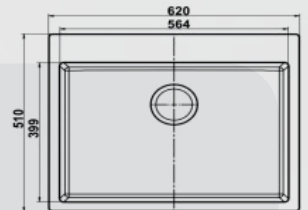

## FS2418NQ

Overall Dimension:  
24"X18"X9" (609x457mm)

Bowl Dimension :  
22"x16" (559x406x225mm)

### FS4020NQ

Overall Dimension :  
21"X18"X8" (533x457mm)

Bowl Dimension :  
19"x16" (482x406x200mm)

Black

Wheat  
Ivory

Wheat  
Spot

Ivory  
Red

Grey

### FS2220NQ

Overall Dimension:  
22"X20" (565x510mm)

Bowl Dimension :  
19"x19"x8" (480x485x200mm)

Black

Grey

Wheat  
Spot

White

### FS2420NQ

Overall Dimension :  
24"X20" (620x510mm)

Bowl Dimension :  
22"x19"x8" (565x485x200mm)

Black

Grey

Wheat  
Spot

White