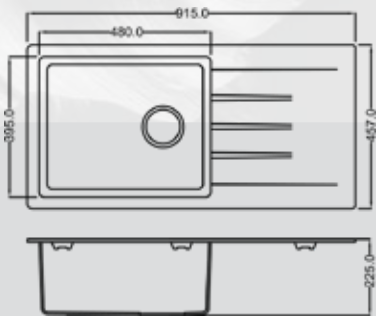

## FS1816NQ

Overall Dimension:  
18"X16"X8" (457x406 mm)

Bowl Dimension :  
16"x14" (406x356x200mm)

## FS2118NQ

Overall Dimension :  
21"X18"X8" (533x457mm)

Bowl Dimension :  
19"x16" (482x406x200mm)

## FS2418NQ

Overall Dimension:  
24"X18"X9" (609x457mm)

Bowl Dimension :  
22"x16" (559x406x225mm)

### FS3618NQ

Overall Dimension:  
36"X18"X9" (900x450mm)

Bowl Dimension :  
19"x15 1/2" (480x395x225mm)