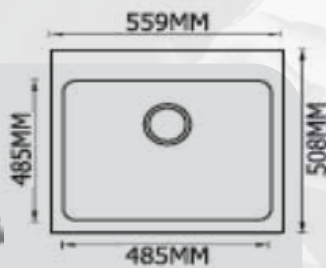

## FS2418NQ

Overall Dimension:  
24"X18"X9" (609x457mm)

Bowl Dimension :  
22"x16" (559x406x225mm)

### FS3618NQ

Overall Dimension:  
36"X18"X9" (900x450mm)

Bowl Dimension :  
19"x15 1/2" (480x395x225mm)

### FS4020NQ

Overall Dimension :  
21"X18"X8" (533x457mm)

Bowl Dimension :  
19"x16" (482x406x200mm)

Black

Wheat  
Ivory

Wheat  
Spot

Ivory  
Red

Grey

### FS2220NQ

Overall Dimension:  
22"X20" (565x510mm)

Bowl Dimension :  
19"x19"x8" (480x485x200mm)

Black

Grey

Wheat  
Spot

White