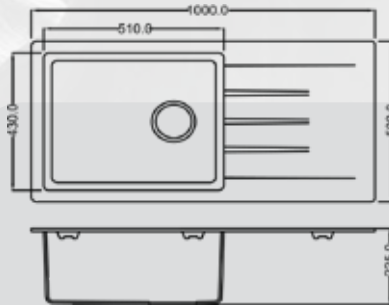

## FS2118NQ

Overall Dimension :  
21"X18"X8" (533x457mm)

Bowl Dimension :  
19"x16" (482x406x200mm)

## FS2418NQ

Overall Dimension:  
24"X18"X9" (609x457mm)

Bowl Dimension :  
22"x16" (559x406x225mm)

### FS3618NQ

Overall Dimension:  
36"X18"X9" (900x450mm)

Bowl Dimension :  
19"x15 1/2" (480x395x225mm)

### FS4020NQ

Overall Dimension :  
21"X18"X8" (533x457mm)

Bowl Dimension :  
19"x16" (482x406x200mm)

Black

Wheat  
Ivory

Wheat  
Spot

Ivory  
Red

Grey